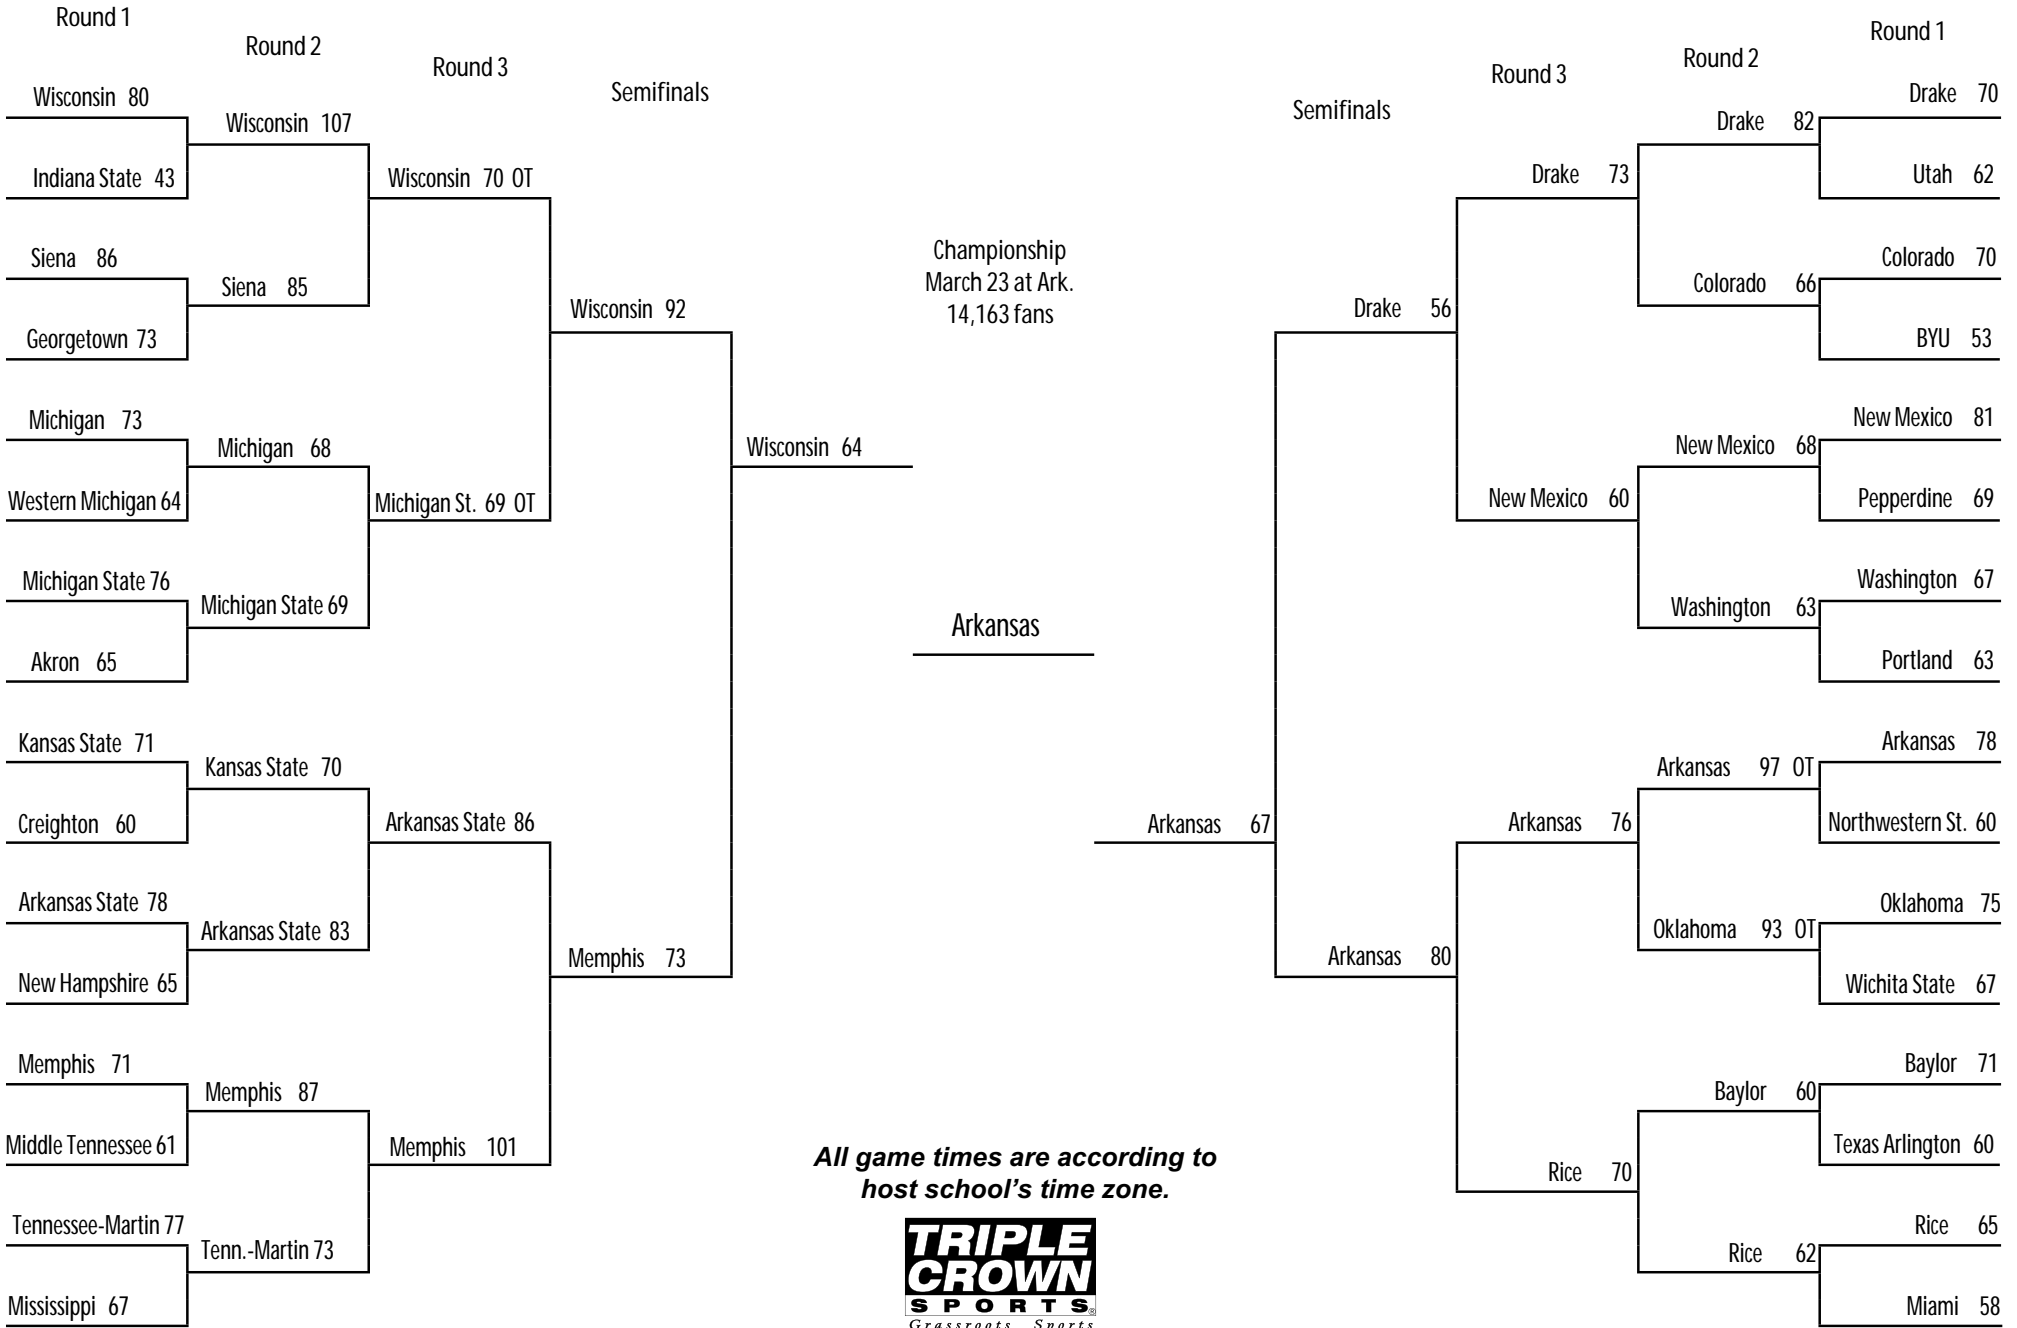

1999 Postseason Women's National Invitation Tournament

All game times are according to host school's time zone.